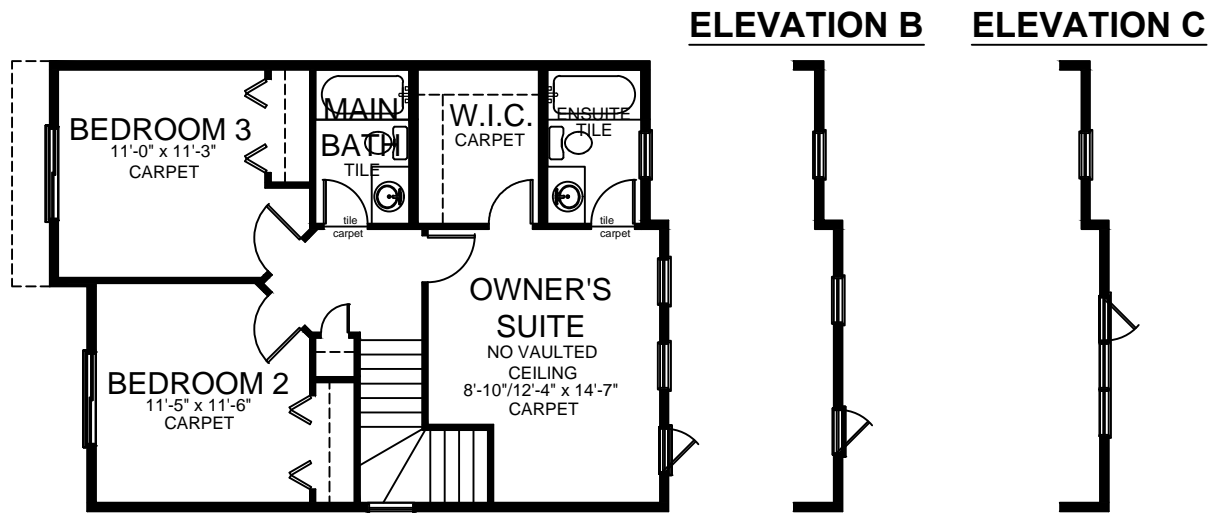

JAYDE

1461 sq. ft. - 3 Bedroom - 2.5 Bathrooms - 26' Pocket

ELEVATION A - STANDARD

ELEVATION A, SECOND FLOOR PLAN - 714 SQ. FT. DEV.

ELEVATION B - STANDARD

MAIN FLOOR PLAN - 742 SQ. FT. DEV.

ELEVATION C - UPGRADE