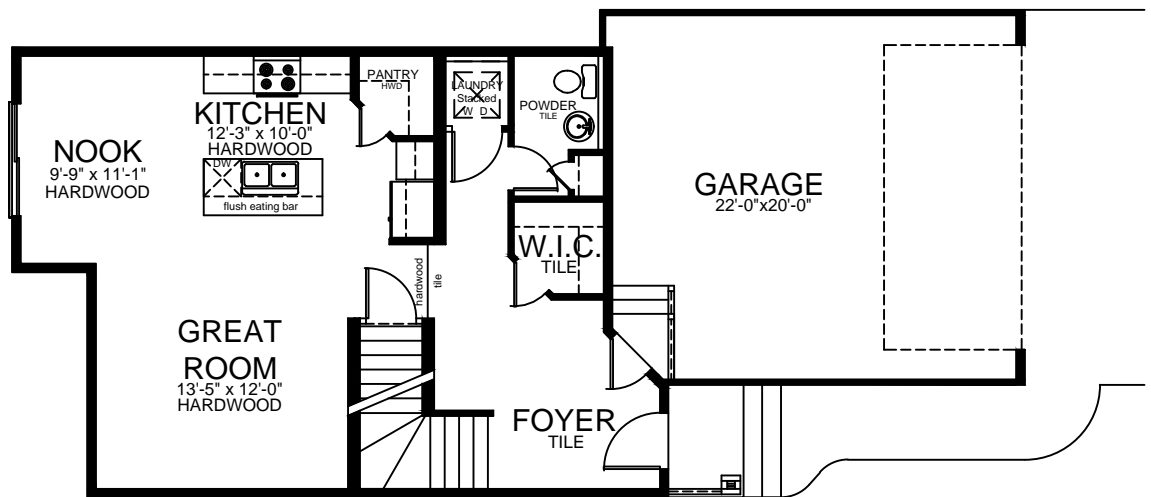

JAYDE

1461 sq. ft. - 3 Bedroom - 2.5 Bathrooms - 26' Pocket

ELEVATION A - STANDARD

ELEVATION A, SECOND FLOOR PLAN - 714 SQ. FT. DEV.

ELEVATION B - STANDARD

MAIN FLOOR PLAN - 742 SQ. FT. DEV.

ELEVATION C - UPGRADE